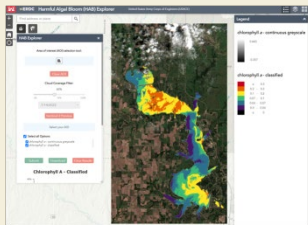

Esri web app *HAB Explorer*

Online Esri web app on the USACE
Common Operation Picture (uCOP) for
constrained options to rapidly screen for
potential HAB conditions

HAB Explorer on the uCOP:

<https://jecop-public.usace.army.mil/hab>

Now
Public!