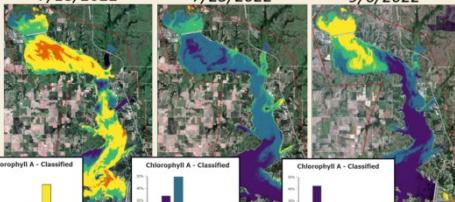

7/18/2022

7/23/2022

9/6/2022